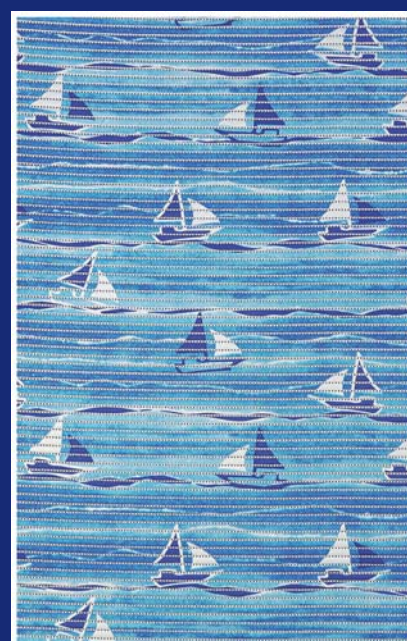

# Bodenbelag / Floor covering

**Chocolate**

 15 m  65 cm 674155

**Light Blue**

 15 m  65 cm 670744

**Ships Beige**

 15 m  65 cm 672656

**Ships Blue**